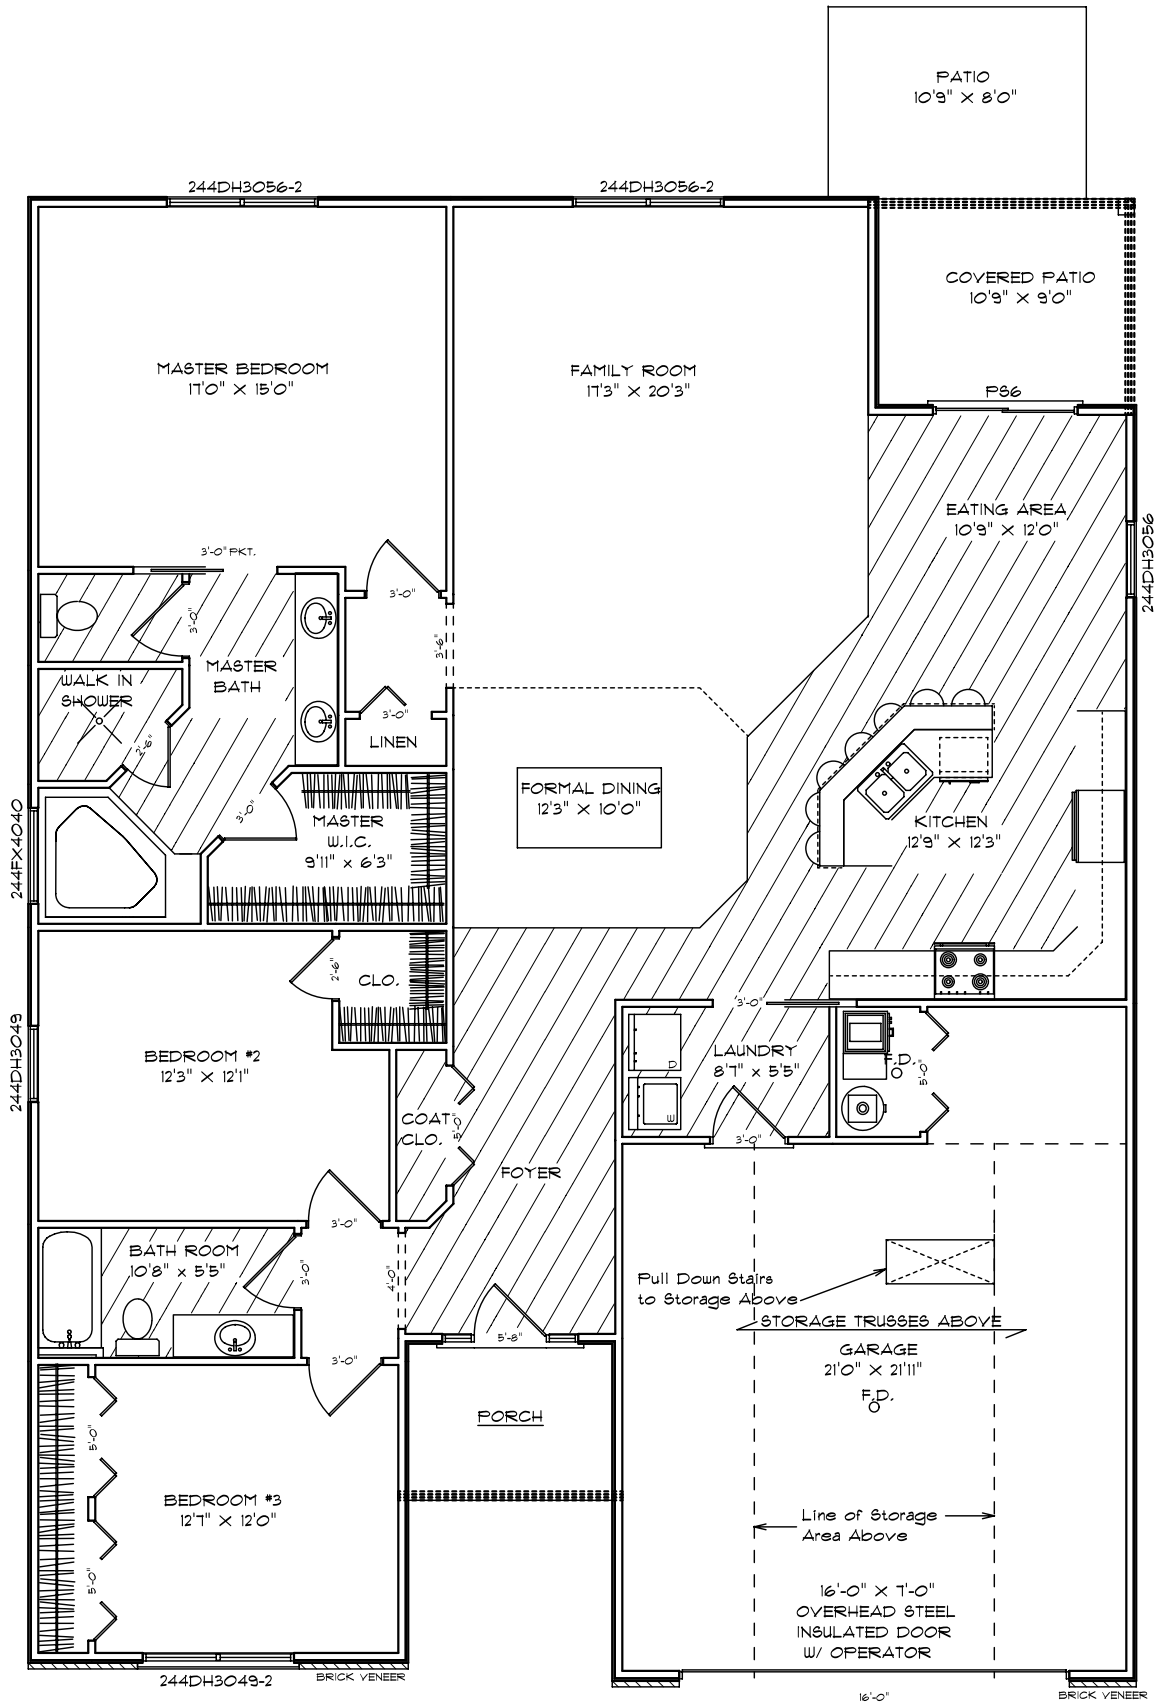

**S.A. LEWIS CONSTRUCTION, INC.**

200 LEWIS PARK DR. ♦ MT. ZION, IL 62549 ♦ PHONE: 217-864-5056

THE GARDENS AT SOUTHSIDE ESTATES  
TITLEIST MODEL FLOORPLAN

TITLEIST  
FRONT ELEVATION

## THE GARDENS AT SOUTHSIDE ESTATES TITLEIST MODEL FLOORPLAN

TITLEIST MAIN  
9' WALLS  
S.F. 2011