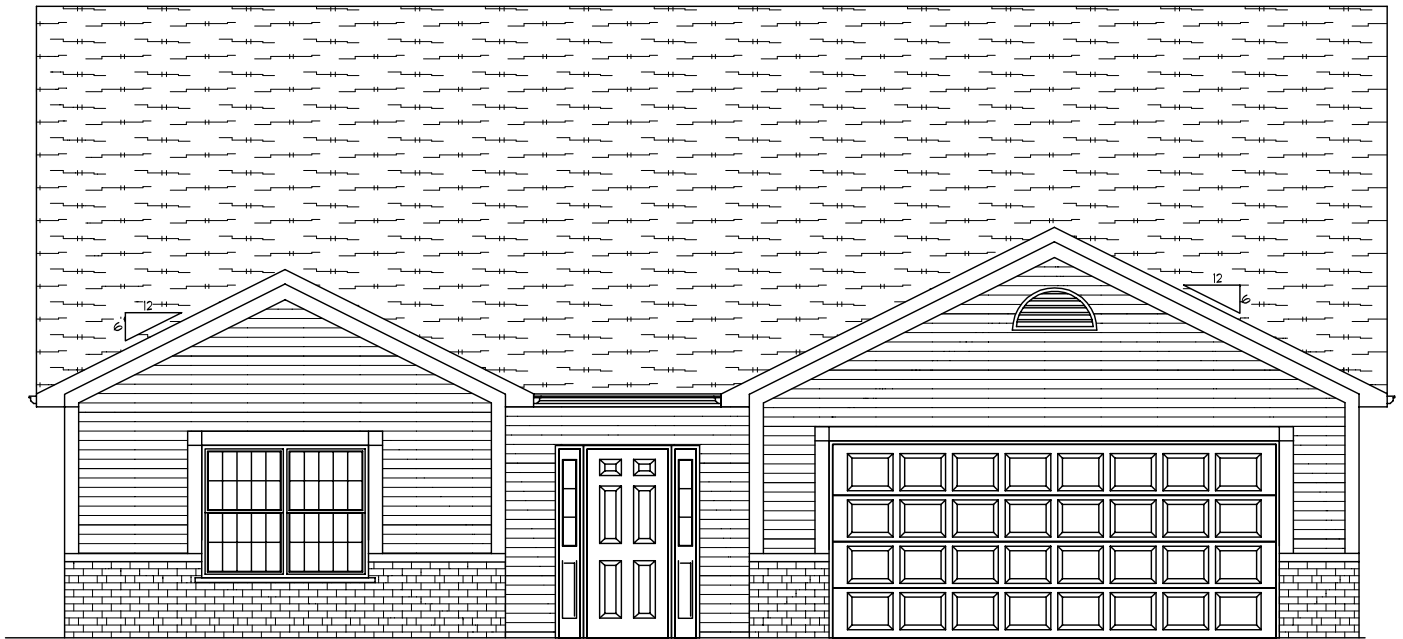

**S.A. LEWIS CONSTRUCTION, INC.**

200 LEWIS PARK DR. ♦ MT. ZION, IL 62549 ♦ PHONE: 217-864-5056

THE GARDENS AT SOUTHSIDE ESTATES  
TITLEIST MODEL FLOORPLAN

TITLEIST  
FRONT ELEVATION

## THE GARDENS AT SOUTHSIDE ESTATES TITLEIST MODEL FLOORPLAN

TITLEIST MAIN  
9' WALLS  
S.F. 2011