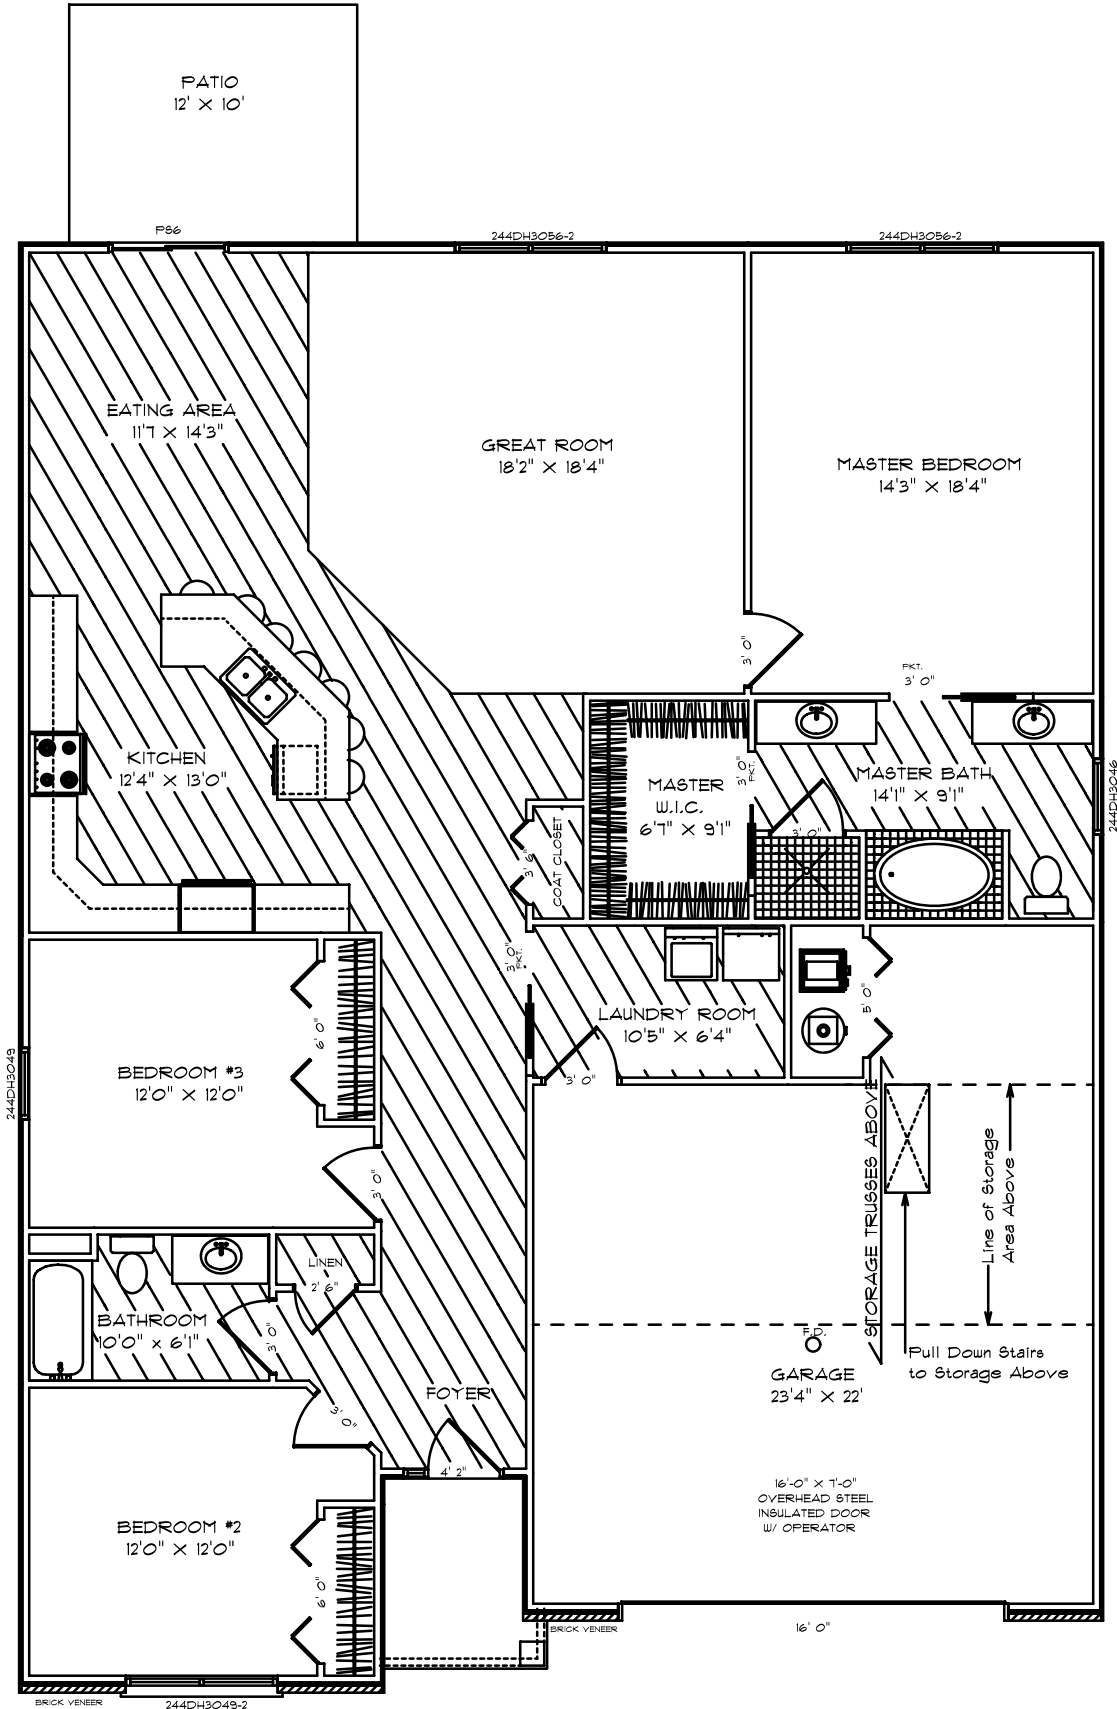

S.A. LEWIS CONSTRUCTION, INC.

200 LEWIS PARK DR. ♦ MT. ZION, IL 62549 ♦ PHONE: 217-864-5056

THE GARDENS AT SOUTHSIDE ESTATES
TAYLOR MODEL FLOORPLAN

TAYLOR
FRONT ELEVATION

TAYLOR MAIN
9' WALLS
S.F. 1985