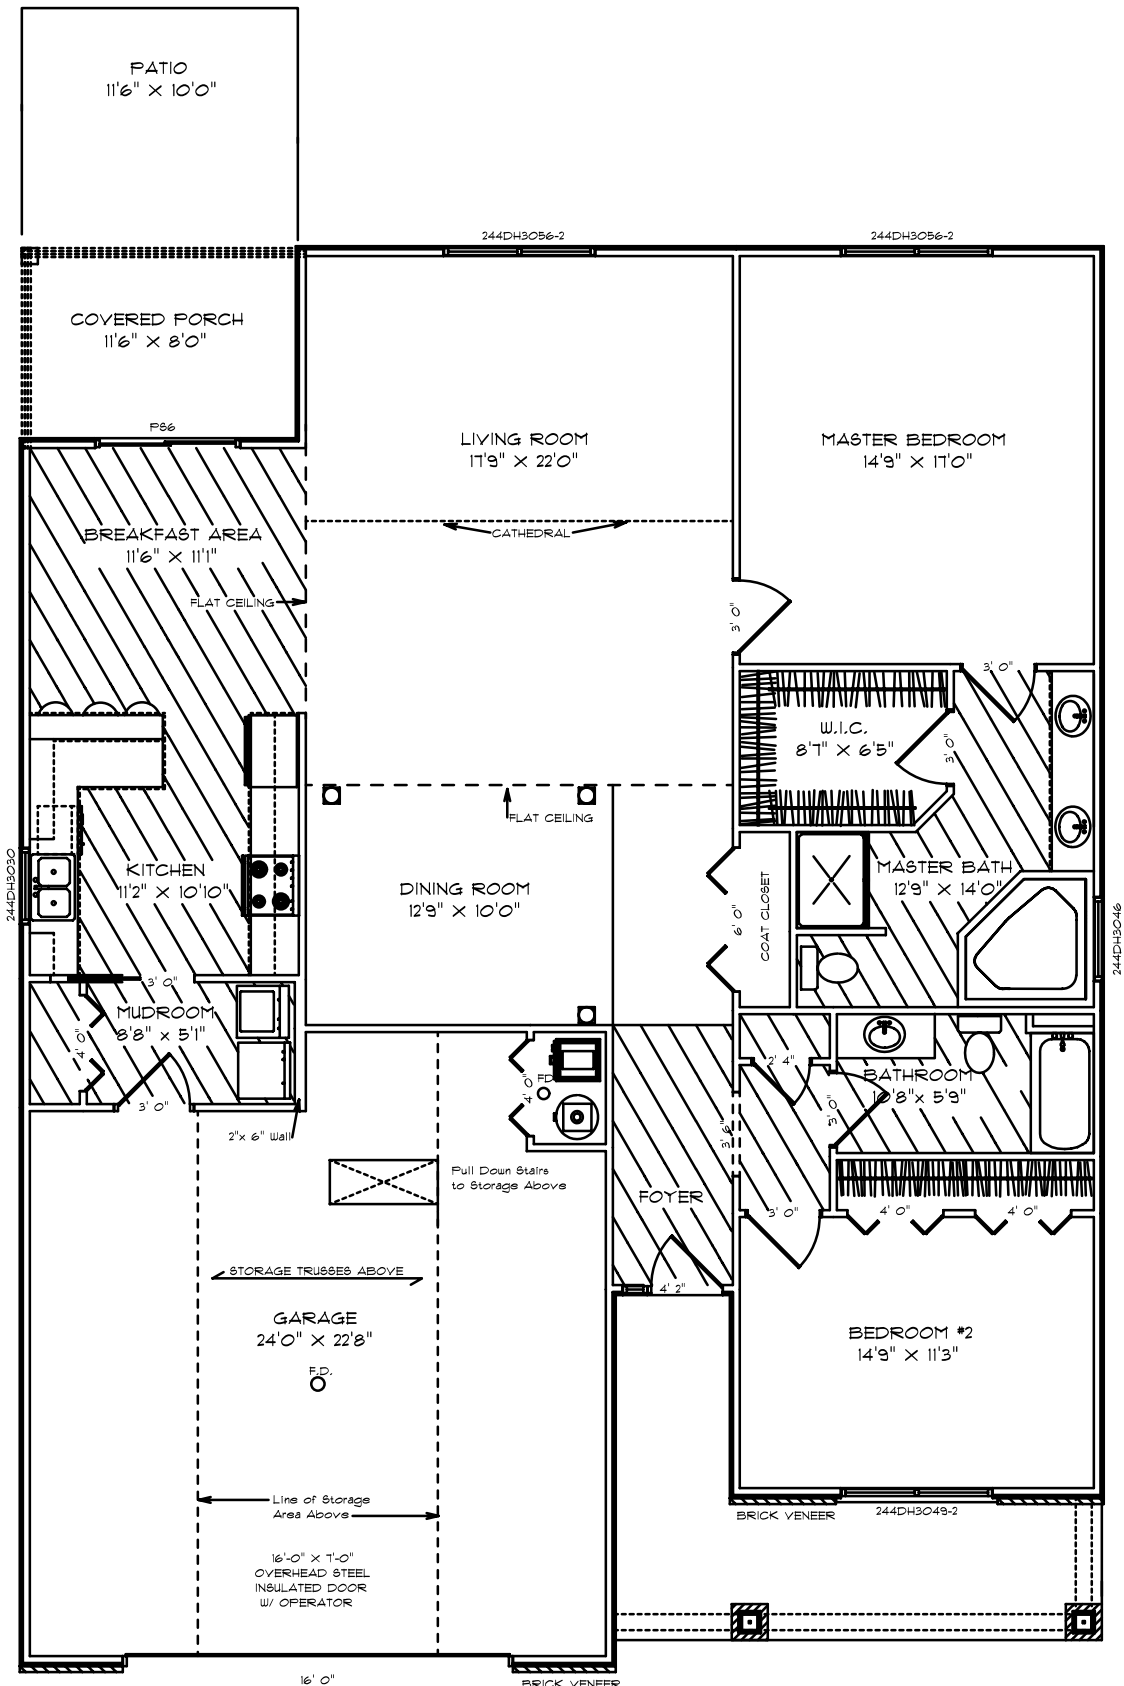

S.A. LEWIS CONSTRUCTION, INC.

200 LEWIS PARK DR. ♦ MT. ZION, IL 62549 ♦ PHONE: 217-864-5056

THE GARDENS AT SOUTHSIDE ESTATES
CALLAWAY MODEL FLOORPLAN

CALLAWAY
FRONT ELEVATION

CALLAWAY MAIN
9' WALLS
S.F. 1785